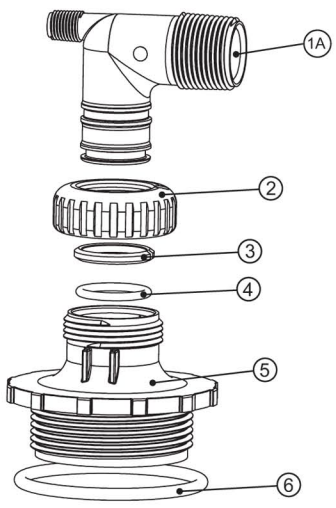

2-1/2" - 8 x 1" or 3/4" Swivel Elbow Assembly

D1287

D1288

D1225-09

D1225-10

D1225-11

D1225-09

D1225-10

D1225-11

No.	Order No.	Description
1A	V3149	WS1 Fitting 1" PVC Male NPT Elbow
1B	V3189	WS1 Fitting 3/4" & 1" PVC Solvent Elbow
2	V3151	WS1 Nut 1" Quick Connect
3	V3150	WS1 Split Ring
4	V3105	O-ring 215
5	D1285	Fitting 2-1/2" - 8
6	V3180	O-ring 337