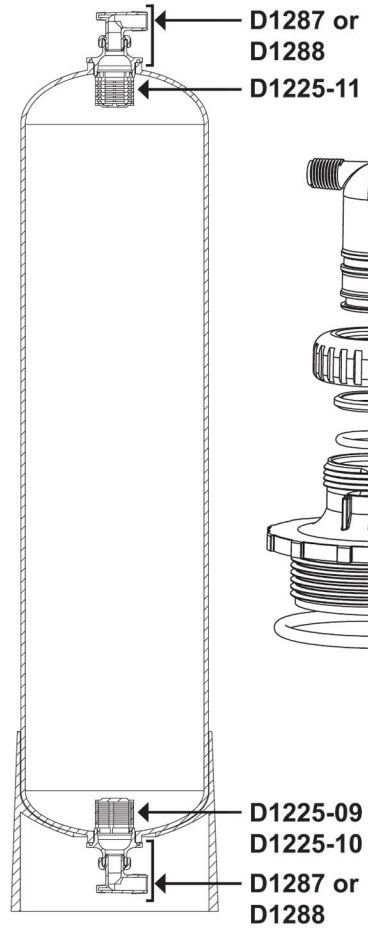

2-1/2" - 8 x 1" or 3/4" Swivel Elbow Assembly

D1287

D1288

D1225-09

D1225-10

D1225-11

D1225-09

D1225-10

D1225-11

No.	Order No.	Description
1A	V3149	WS1 Fitting 1" PVC Male NPT Elbow
1B	V3189	WS1 Fitting 3/4" & 1" PVC Solvent Elbow
2	V3151	WS1 Nut 1" Quick Connect
3	V3150	WS1 Split Ring
4	V3105	O-ring 215
5	D1285	Fitting 2-1/2" - 8
6	V3180	O-ring 337

D1212-25