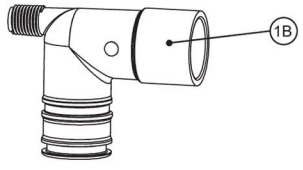

2-1/2" - 8 x 1" or 3/4" Swivel Elbow Assembly

D1287

D1288

D1225-09

D1225-10

D1225-11

D1225-09

D1225-10

D1225-11

No.	Order No.	Description
1A	V3149	WS1 Fitting 1" PVC Male NPT Elbow
1B	V3189	WS1 Fitting 3/4" & 1" PVC Solvent Elbow
2	V3151	WS1 Nut 1" Quick Connect
3	V3150	WS1 Split Ring
4	V3105	O-ring 215
5	D1285	Fitting 2-1/2" - 8
6	V3180	O-ring 337